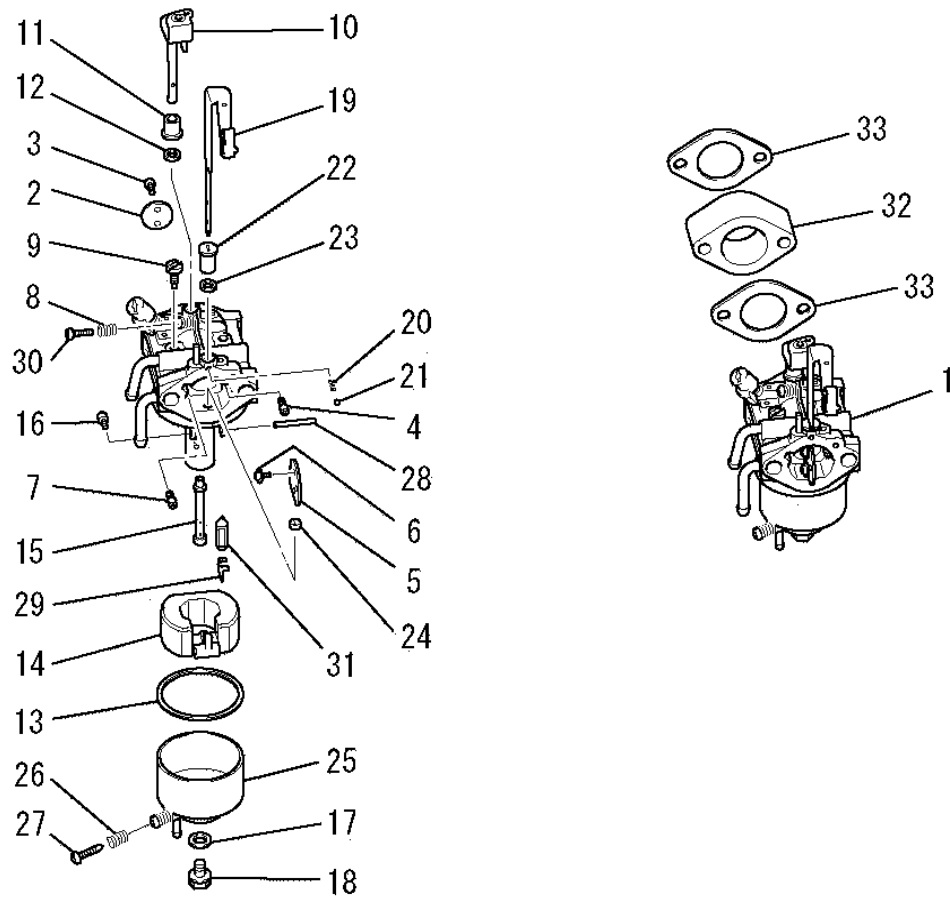

(I) CARBURETOR GROUP

No.	R/N	Parts No.	Parts Name	No. Req'd	Inte	Remarks	Serial No. (From~To)
1		KK16009AB	CARBURETOR (F)	1		INCL. NO. 2-31	
2		KK16009AA002	VALVE, THROTTLE	1			
3		KK16009AA003	SCREW	2			
4		KK15001AA026	JET	1			
5		KK16009AA005	VALVE, CHOKE	1			
6		KK15016AA005	SCREW	2			
7		KK16009AA007	JET	1			
8		KK13003AA008	SPRING	1			
9		KK15003DG008	JET, PILOT	1			
10		KK16009AA011	SHAFT, THROTTLE	1			
11		KK16009AA012	RING	1			
12		KK12008AE016	SEAL	1