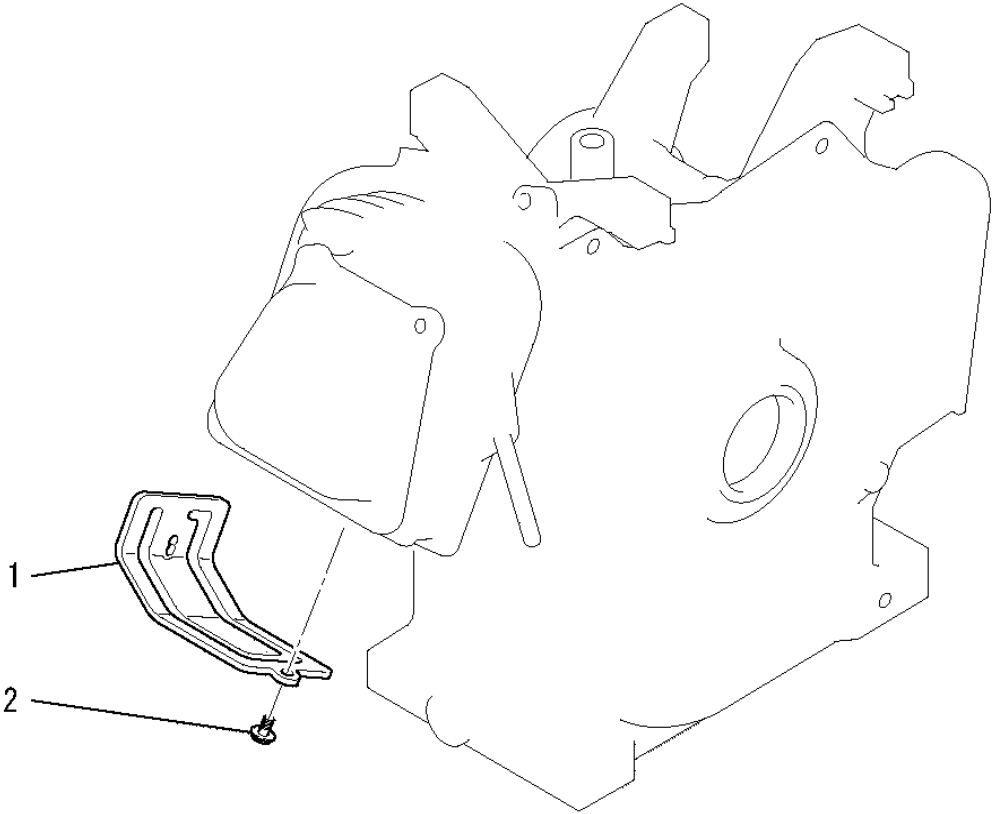

(L) CYLINDER COVER GROUP

No.	R/N	Parts No.	Parts Name	No. Req'd	Inte	Remarks	Serial No. (From~To)
1		KH40020AA	COVER, CYLINDER	1			
2		B805B06X012	BOLT, FLANGE	2