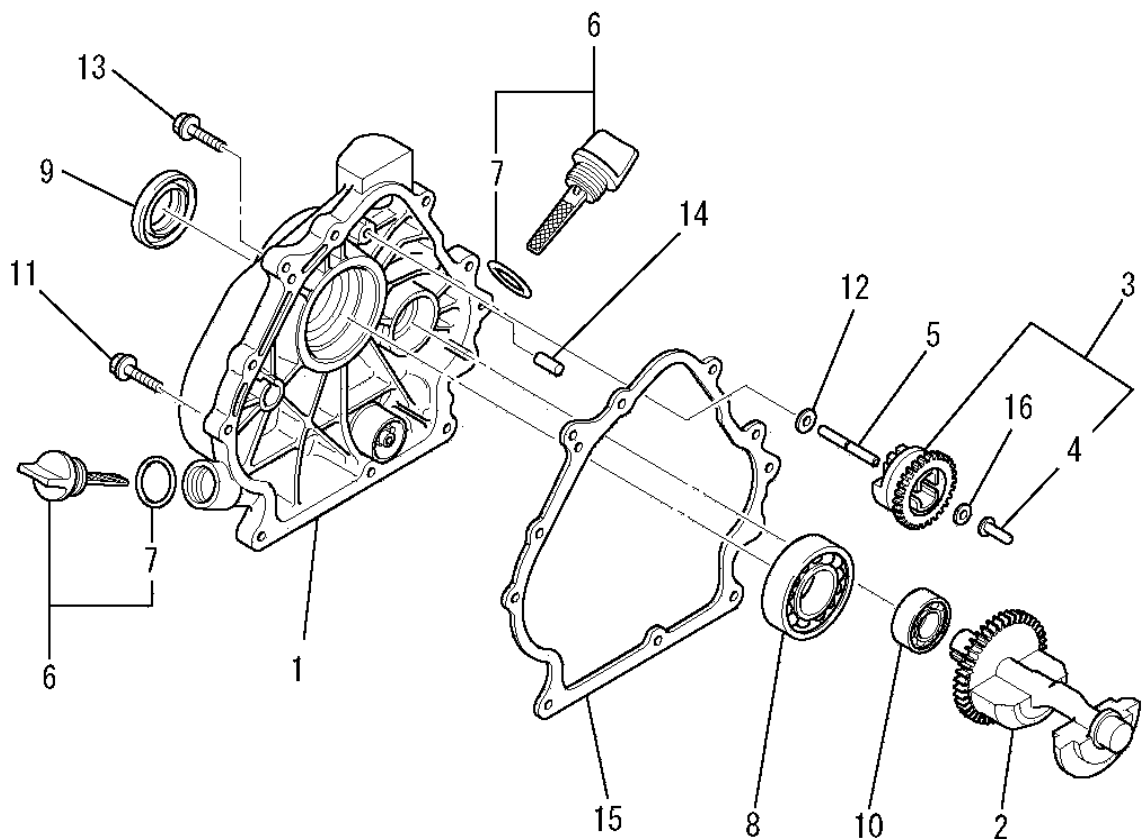

(D) CASE COVER GROUP

No.	R/N	Parts No.	Parts Name	No. Req'd	Inte	Remarks	Serial No. (From~To)
1		KB67001EA	COVER, CRANKCASE	1			
2		KD51003AA	SHAFT, BALANCER	1			
3		KG01003CA	GOVERNOR GEAR ASSY	1		INCL. NO. 4	
4		KG14004AA	SLIDER, GOV	1			
5		KG22004AA	SHAFT, GOV	1			
6		KL21010EA	GAUGE, OIL	2		INCL. NO. 7	
7		KW29006AA	O-RING	2			
8		KW11006AA	BEARING, BALL	1			
9		KW29002AA	OIL SEAL	1			
10		S111X62X030	BEARING, BALL	1		#6203	
11		B800B08X030	BOLT, FLANGE	8			
12		FA28247	SPACER	1