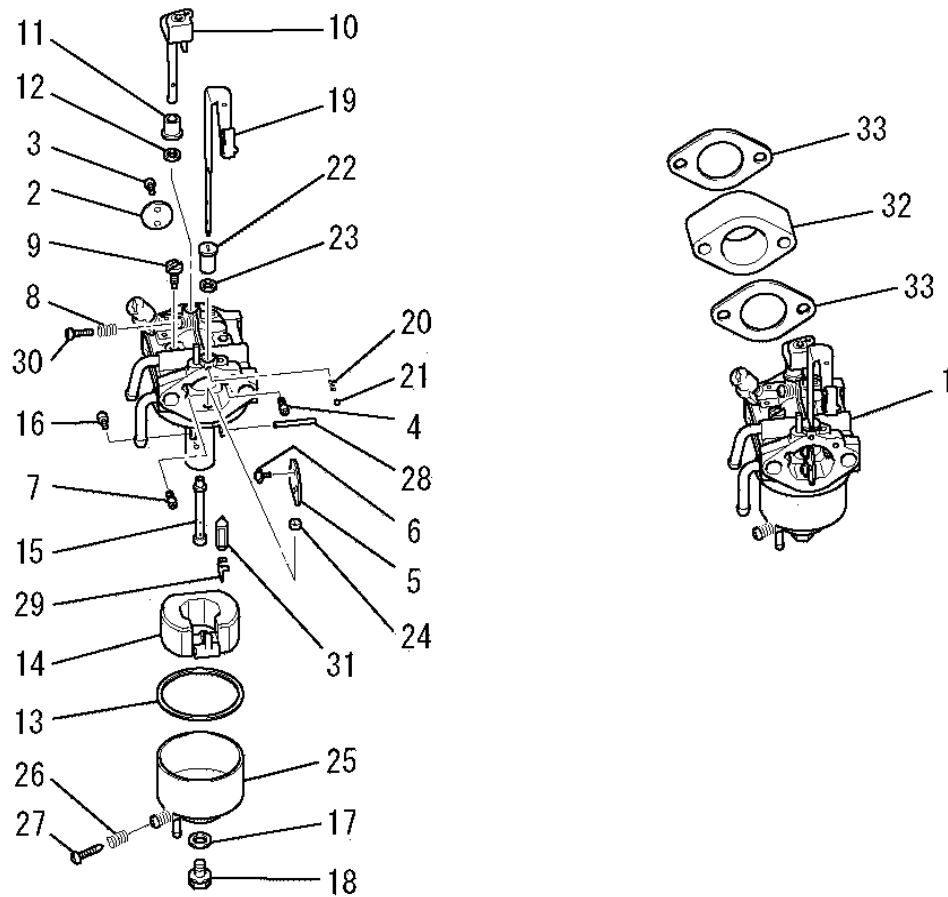

(I) CARBURETOR GROUP

No.	R/N	Parts No.	Parts Name	No. Req'd	Inte	Remarks	Serial No. (From~To)
13		KK15003AE014	PACKING	1			
14		KK15003AE015	FLOAT	1			
15		KK74524BA027	NOZZLE, MAIN	1			
16		KK74525BA050	JET, MAIN	1			
17		FA27080XX013	GASKET	1			
18		KK16009AA019	BOLT	1			
19		KK16009AB020	LEVER, CHOKE	1			
20		KK16009AA021	SPRING	1			
21		KK16009AA022	BALL, STEEL	1			
22		KK13002AA017	RING	1			
23		KK13002AA028	FELT	1			
24		KK15001AA014	RING	1