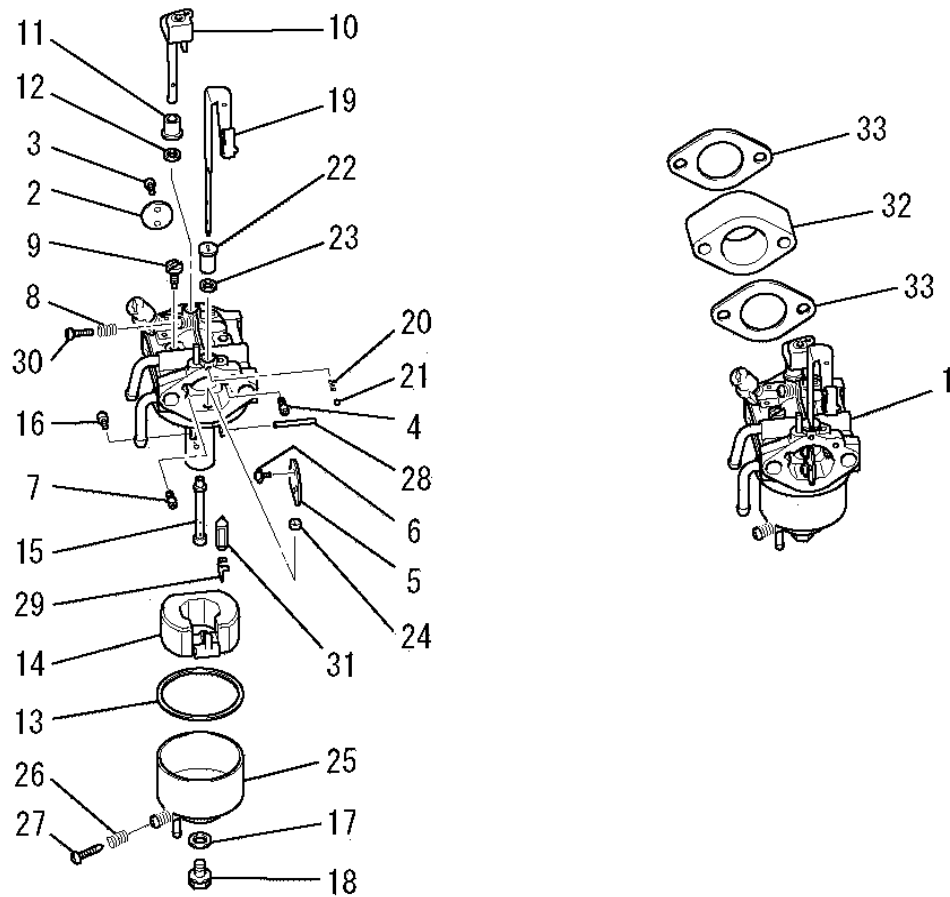

(I) CARBURETOR GROUP

No.	R/N	Parts No.	Parts Name	No. Req'd	Inte	Remarks	Serial No. (From~To)
25		KK15005DA025	CHAMBER, FLOAT	1		INCL. NO. 26, 27	
26		KK13003AA008	SPRING	1			
27		KK15001AA018	SCREW	1			
28		KK15001AA016	PIN	1			
29		KK12008AE011	CLIP	1			
30		KK16009AA030	SCREW	1			
31		KK15001AA015	NEEDLE, MAIN	1			
32		KK34001BA	INSULATOR	1			
33		KW34052AA	GASKET, CARBURETOR	2