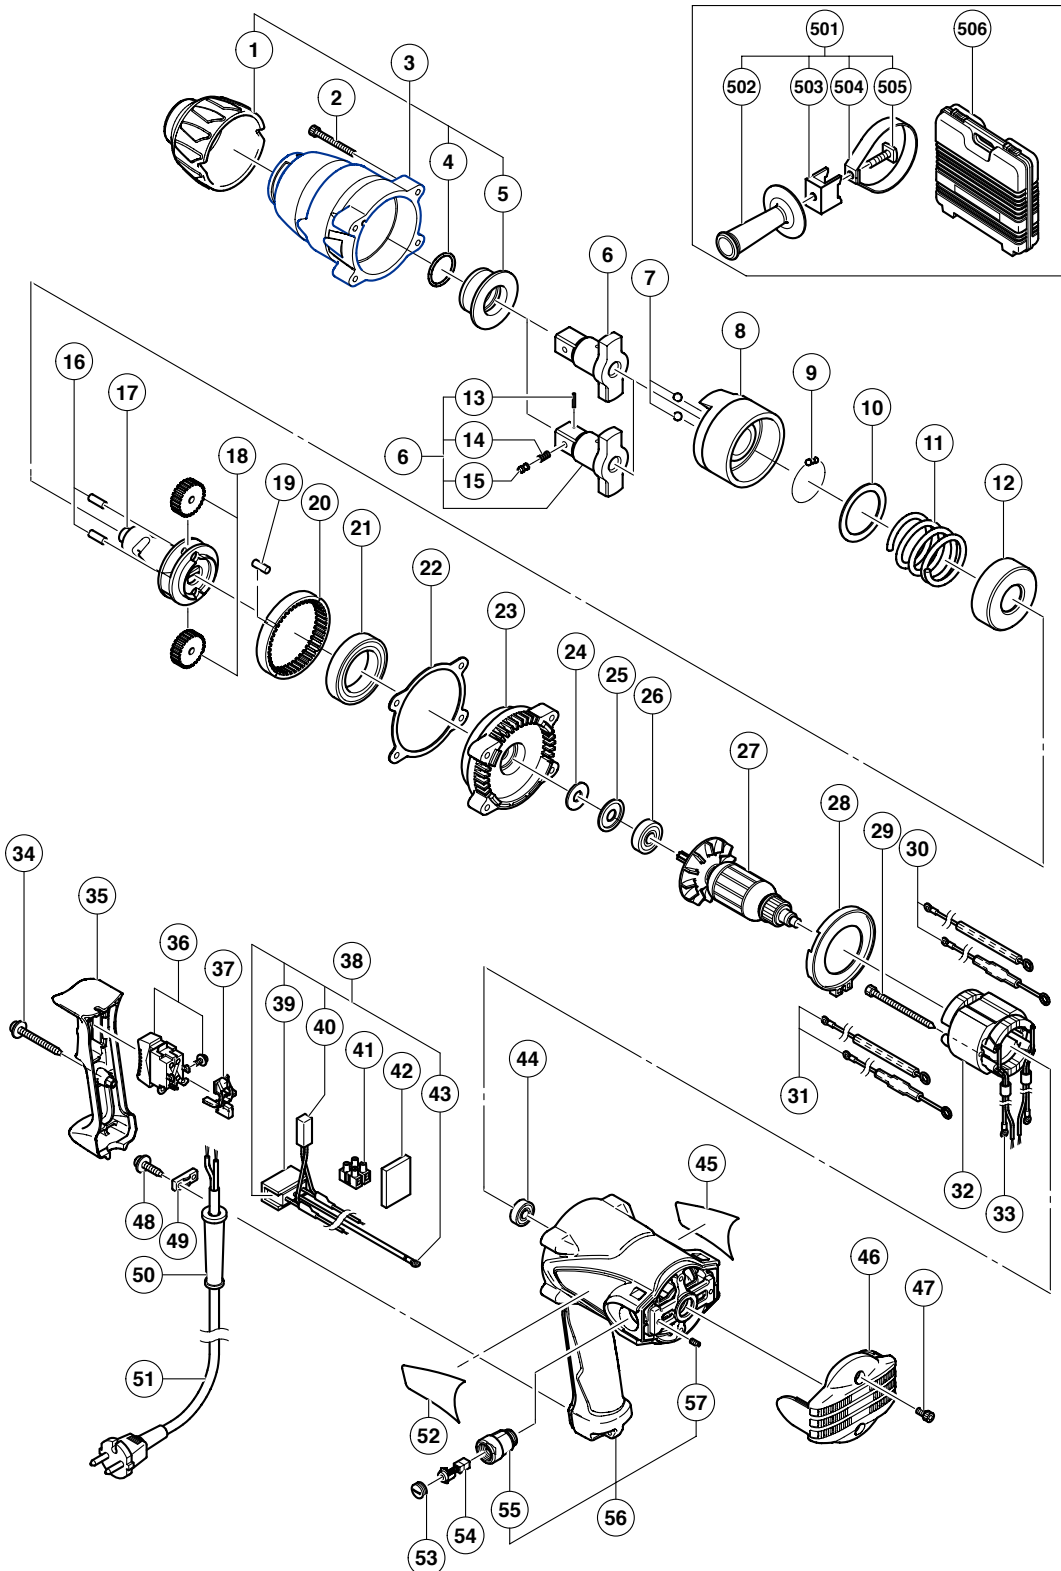

ELECTRIC TOOL PARTS LIST

IMPACT WRENCH Model WR 22SA

2005 · 3 · 30

(E1)

PARTS

WR 22SA

ITEM NO.	CODE NO.	DESCRIPTION	NO. USED	REMARKS
1	324-008	BUMPER	1	
2	323-994	SEAL LOCK HEX. SOCKET HD. BOLT M5X45	4	
3	324-006	HAMMER CASE ASS'Y	1	INCLUD. 1, 4, 5
4	971-028	O-RING (P-28)	1	
5	324-007	METAL	1	
* 6	324-013	ANVIL (A)	1	
* 6	324-021	ANVIL (B) ASS'Y	1	INCLUD. 13-15 FOR USA, CAN, AUS
7	959-151	STEEL BALL D7.14 (10 PCS.)	2	
8	324-005	HAMMER	1	
9	959-155	STEEL BALL D3.97 (10 PCS.)	38	
10	324-004	HAMMER WASHER	1	
11	324-002	SPRING	1	
12	324-001	SPRING SEAT	1	
* 13	949-507	ROLL PIN D2X14 (10 PCS.)	1	FOR USA, CAN, AUS
* 14	992-571	SPRING	1	FOR USA, CAN, AUS
* 15	992-572	PLUNGER	1	FOR USA, CAN, AUS
16	971-016	GEAR SHAFT	2	
17	324-003	SPINDLE	1	
18	318-448	IDLE GEAR SET (2 PCS.)	2	
19	991-449	NEEDLE ROLLER	1	
20	985-303	RING GEAR	1	
21	690-8ZN	BALL BEARING 6908ZZ-N	1	
22	323-995	PACKING (B)	1	
23	323-999	INNER COVER	1	
24	323-996	FELT PACKING	1	
25	971-012	PACKING WASHER	1	
26	620-0DD	BALL BEARING 6200DDCMPS2L	1	
* 27	360-700U	ARMATURE ASS'Y 110V-120V	1	INCLUD. 26, 44
* 27	360-700E	ARMATURE 220V-230V	1	
* 27	360-700F	ARMATURE 240V	1	
28	323-998	FAN GUIDE	1	
29	961-400	HEX. HD. TAPPING SCREW D5X70	2	
* 30	324-017	INTERNAL WIRE (WHITE)	1	
* 30	324-009	INTERNAL WIRE (WHITE)	1	FOR USA, CAN, VEN, INA, SYR, KUW, HKG, SIN
* 31	324-018	INTERNAL WIRE (BLACK)	1	
* 31	324-010	INTERNAL WIRE (BLACK)	1	FOR USA, CAN, VEN, INA, SYR, KUW, HKG, SIN
* 32	340-620C	STATOR 110V-120V	1	
* 32	340-620E	STATOR 220V-230V	1	
* 32	340-620F	STATOR 240V	1	
33	960-356	TERMINAL (A) M3.5 (10 PCS.)	2	
34	303-694	TAPPING SCREW (W/FLANGE) D4X35 (BLACK)	1	
35	324-020	HANDLE COVER	1	
* 36	985-103	SWITCH (2P SCREW TYPE)	1	
* 36	320-528	SWITCH (2P SCREW TYPE)	1	FOR AUT ,GBR, FRA, FRG, ITA, HOL, BEL, ESP, FIN
37	323-768	SWITCH ADAPTER	1	
* 38	324-319	NOISE SUPPRESSOR ASS'Y (W/RESISTOR)	1	INCLUD. 39, 40, 43 EXCEPT FOR USA, CAN, VEN, INA, SYR, KUW, HKG, SIN
* 39	930-153	SUPPORT (B)	1	EXCEPT FOR USA, CAN, VEN, INA, SYR, KUW, HKG, SIN
* 40	316-186	SUPPORT (B)	1	EXCEPT FOR USA, CAN, VEN, INA, SYR, KUW, HKG, SIN